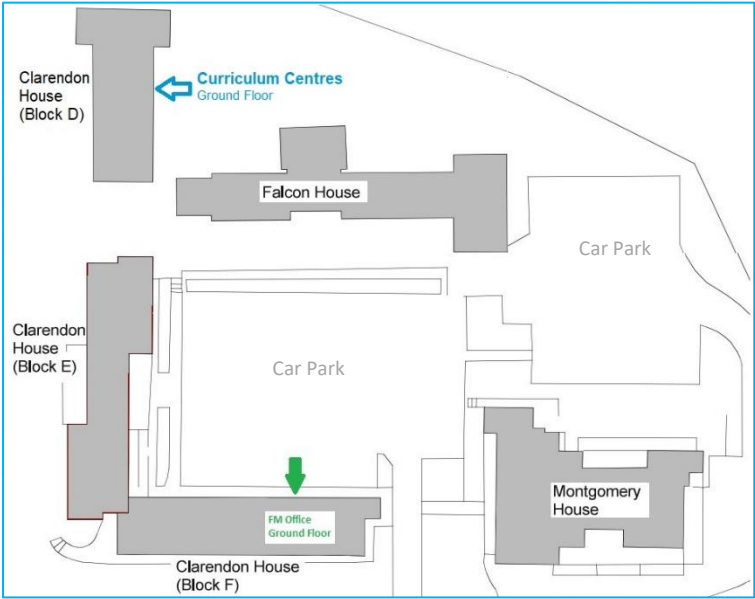

**Curriculum Centres**  
 Clarendon House, Block D  
 Monarch Way  
 Winchester  
 SO22 5PW

Hampshire's Curriculum Centres are located in the Falcon-Clarendon House site on the western side of Winchester. Visitors coming from beyond Winchester are best to approach via Badger Farm Road and Romsey Road. If using the M3, exit at Junction 11 and follow directions to the A3090, signposted to Romsey. This will take you onto Badger Farm Road. Go straight on at the Sainsburys roundabout. At the next roundabout take the second exit into Romsey Road. At the third set of traffic lights turn left into Kings Road, then take the second turning on the right into Monarch Way. Follow this into the site.